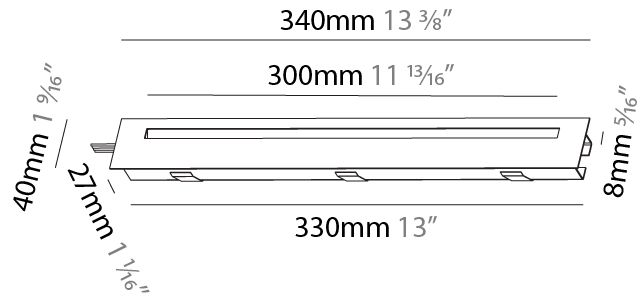

GENERAL

Series: Delight
Subseries: Delight String Step
Brand: Prolicht
Division: Architectural
Mounting Type: Recessed
Mounting Location: Wall
Subcategory: Step Light

PHYSICAL

Shape: Rectangle
Length (mm): 340
Length (in): 13 3/8
Height (mm): 40
Depth (mm): 27
Height (in): 1 9/16
Depth (in): 1 1/16
Ceiling Thickness (mm): 10 / 12 / 15
Ceiling Thickness (in): 3/8 or 1/2 or 9/16
Min. Recessing Depth (mm): 30
Min. Recessing Depth (in): 1 3/16
Light Distribution: Asymmetric
Weight (kg): 0.404
Weight (lbs): 0.89
Fixture Finish: SSR / BKV / CWI / CRY / HAB / UFT / ITA / RUA / FTG / MYG / LOD / PUS / FRO / FUP / KIA / POP / BLS / SPG / MEY / GOH / GUM / CHC / COM / ABZ / JAG / OBR / MOS / ROR
Fixture Material: Aluminum
Cut-out Measurements: 330mm / 13" x 34mm / 1 5/16"

ELECTRICAL

Lamp Type: LED (Zhaga Standard)
Input Wattage (W): 4
Total Output Wattage (W): 3.6
Dimming: 0-10V Dimming / Phase Dimming (120Vac Only)
Driver Included: No
Driver Location: Remote
Driver Type: Constant Voltage - 120 / 277Vac
Driver Class: Class 2
Input Voltage (V): 120 - 277
Output Voltage (V): 24

LED

Number of LEDs: 1
Color Temperature (°K): 3000 / 3500 / 5000
Max. Delivered Lumen (lm): 120
CRI: >80 CRI
Lamp Life (hrs): 50000

OPTICAL

RATINGS AND CERTIFICATIONS

Certified By: Certified for North American Standards
IP rating: IP20