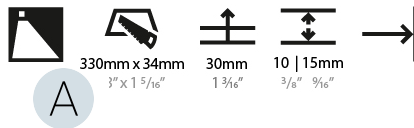

GENERAL

Series: Delight
Subseries: Delight String Step
Brand: Prolicht
Division: Architectural
Mounting Type: Recessed
Mounting Location: Wall
Subcategory: Step Light

PHYSICAL

Shape: Rectangle
Length (mm): 340
Length (in): 13 3/8
Height (mm): 40
Depth (mm): 27
Height (in): 1 9/16
Depth (in): 1 1/16
Ceiling Thickness (mm): 10 / 12 / 15
Ceiling Thickness (in): 3/8 or 1/2 or 9/16
Min. Recessing Depth (mm): 30
Min. Recessing Depth (in): 1 3/16
Light Distribution: Asymmetric
Weight (kg): 0.404
Weight (lbs): 0.89
Fixture Finish: SSR / BKV / CWI / CRY / HAB / UFT / ITA / RUA / FTG / MYG / LOD / PUS / FRO / FUP / KIA / POP / BLS / SPG / MEY / GOH / GUM / CHC / COM / ABZ / JAG / OBR / MOS / ROR
Fixture Material: Aluminum
Cut-out Measurements: 330mm / 13" x 34mm / 1 5/16"

ELECTRICAL

Lamp Type: LED (Zhaga Standard)
Input Wattage (W): 4
Total Output Wattage (W): 3.6
Dimming: 0-10V Dimming / Phase Dimming (120Vac Only)
Driver Included: No
Driver Location: Remote
Driver Type: Constant Voltage - 120 / 277Vac
Driver Class: Class 2
Input Voltage (V): 120 - 277
Output Voltage (V): 24

LED

Number of LEDs: 1
Color Temperature (°K): 3000 / 3500 / 5000
Max. Delivered Lumen (lm): 120
CRI: >80 CRI
Lamp Life (hrs): 50000

OPTICAL

RATINGS AND CERTIFICATIONS

Certified By: Certified for North American Standards
IP rating: IP20