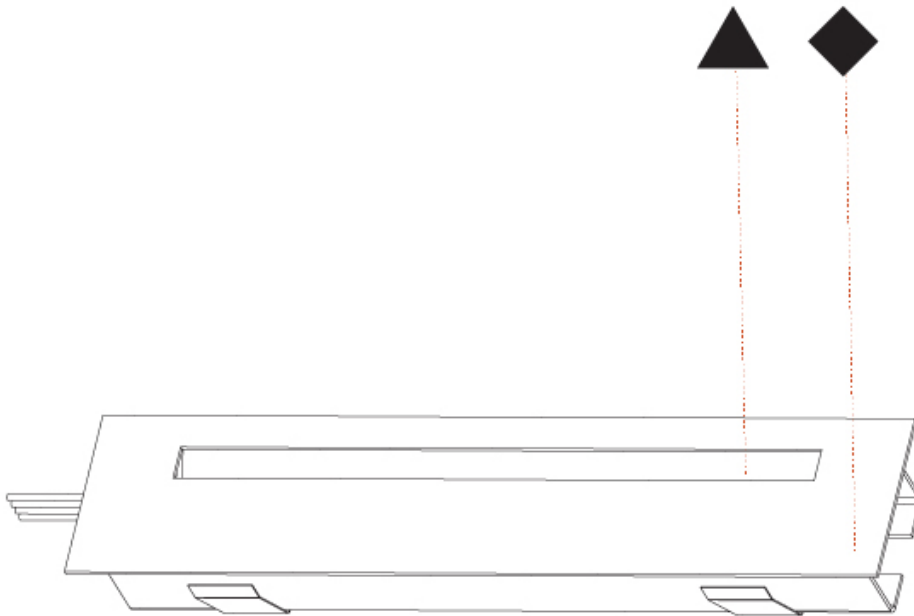

DELIGHT STRING STEP RECESSED

A35700-

PROJECT
TYPE
SPECIFIER
QUANTITY
DATE